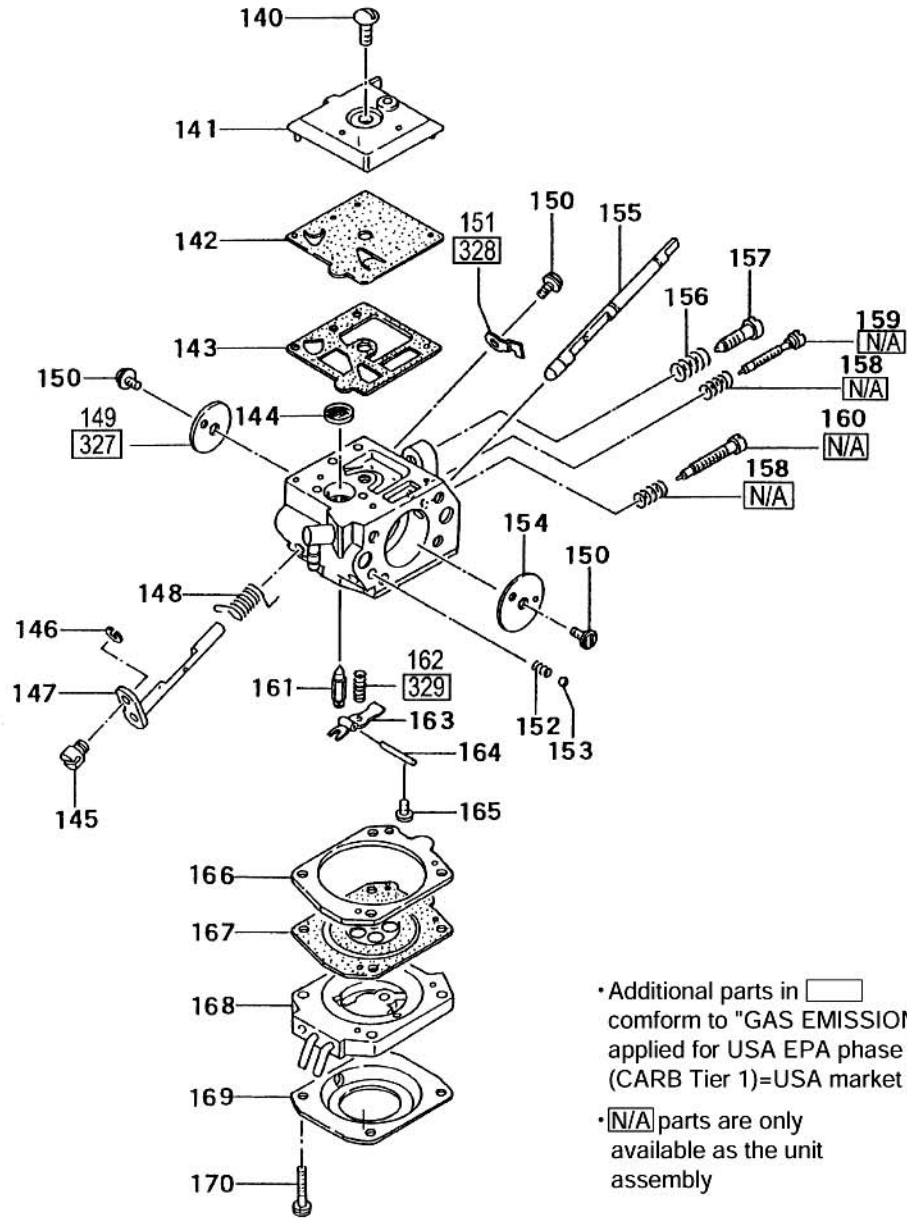

GT-3500GE

FIG.4 CARBURETOR - EXPLODED DIAGRAM DRAWING & PARTS LIST

Index No.	Part Name	Number Required	Index No.	Part Name	Number Required
140	SET SCREW	1	157	IDLE ADJUST SCREW	1
141	PUMP BODY	1	158	ADJUST SPRING	2
142	PUMP GASKET	1	159	LOW ADJUST SCREW	1
143	PUMP DIAPHRAGM	1	160	HIGH ADJUST SCREW	1
144	INLET SCREEN	1	161	NEEDLE VALVE	1
145	SWIVEL	1	162	VALVE SPRING	1
146	STOP RING	1	163	CONTROL LEVER	1
147	THROTTLE SHAFT COMPLETE	1	164	HINGE PIN	1
148	THROTTLE SPRING	1	165	HINGE PIN SET SCREW	1
149	THROTTLE VALVE	1	166	DIAPHRAGM GASKET	1
150	SHUTTER SCREW	3	167	MATERING DIAPHRAGM COMPLETE	1
151	STOP PLATE	1	168	AIR PURGE COMPLETE	1
152	CHOKE SPRING	1	169	DIAPHRAGM COVER	1
153	STEEL BALL	1	170	SET SCREW	4
154	CHOKE VALVE	1	327	THROTTLE VALVE (USA MARKET)	1
155	CHOKE SHAFT	1	328	STOP PLATE (USA MARKET)	1
156	IDLE ADJUST SPRING	1	329	VALVE SPRING (USA MARKET)	1