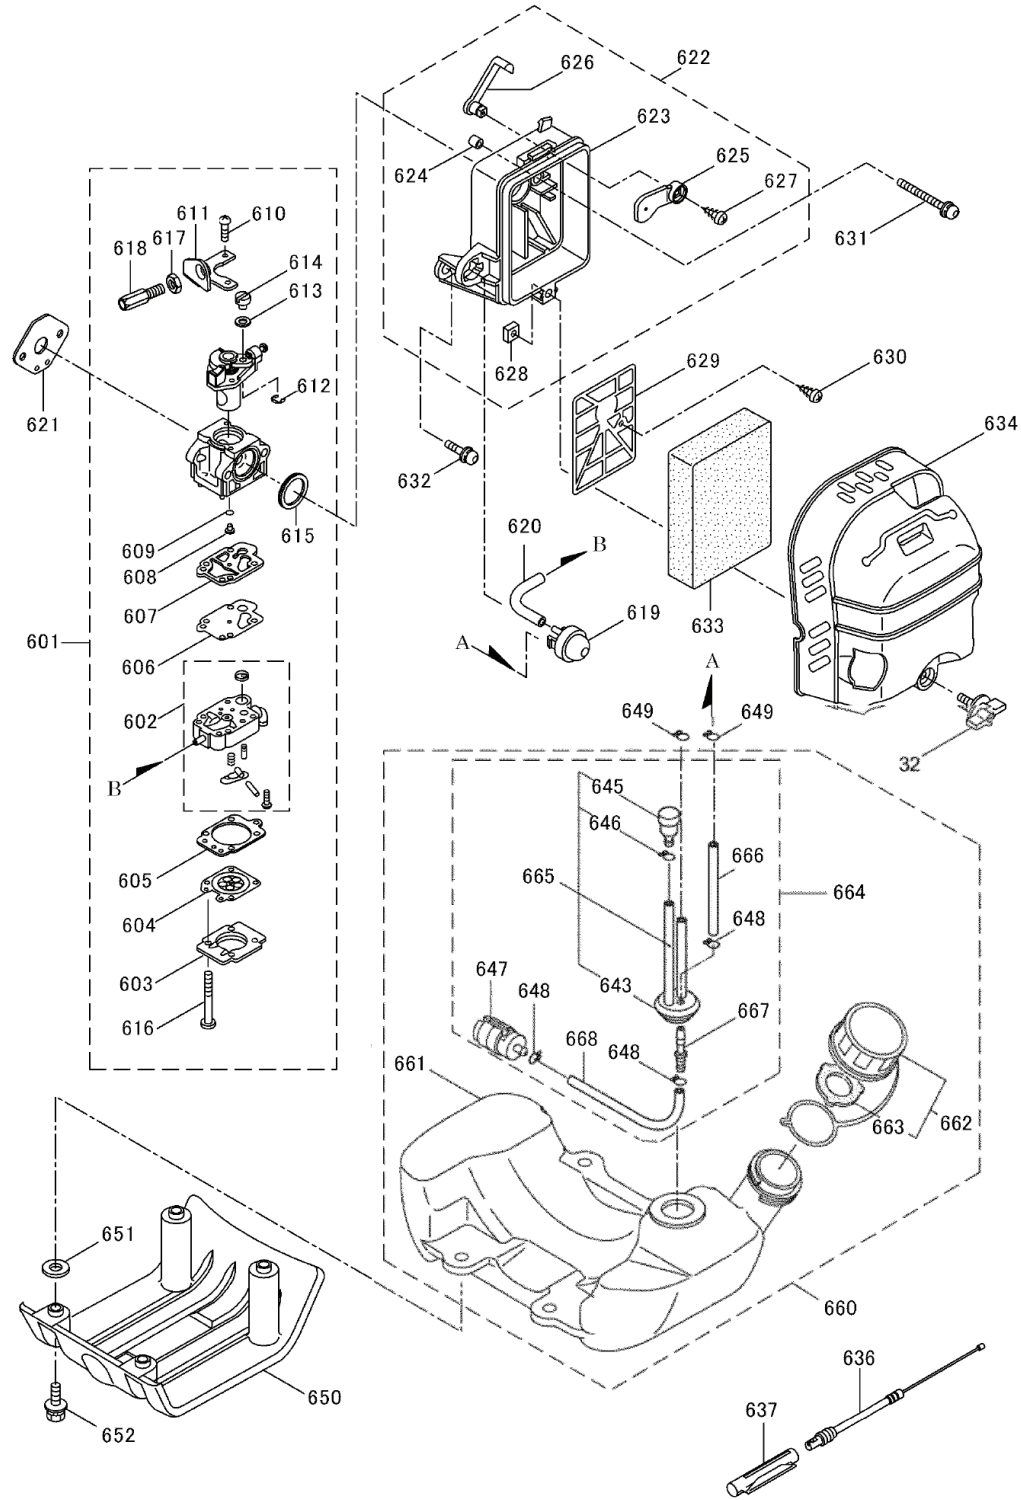

GT-3500GE-V-US
ENGINE VIEW 2 EXPLODED DIAGRAM DRAWING & PARTS LIST

JDV Products, Inc.
22-01 Raphael Street
Fair Lawn, NJ 07410 USA

Tel: 201-796-1720
Fax: 201-796-9399
www.vesseltools.com

The EXCLUSIVE North American Distributor of VESSEL