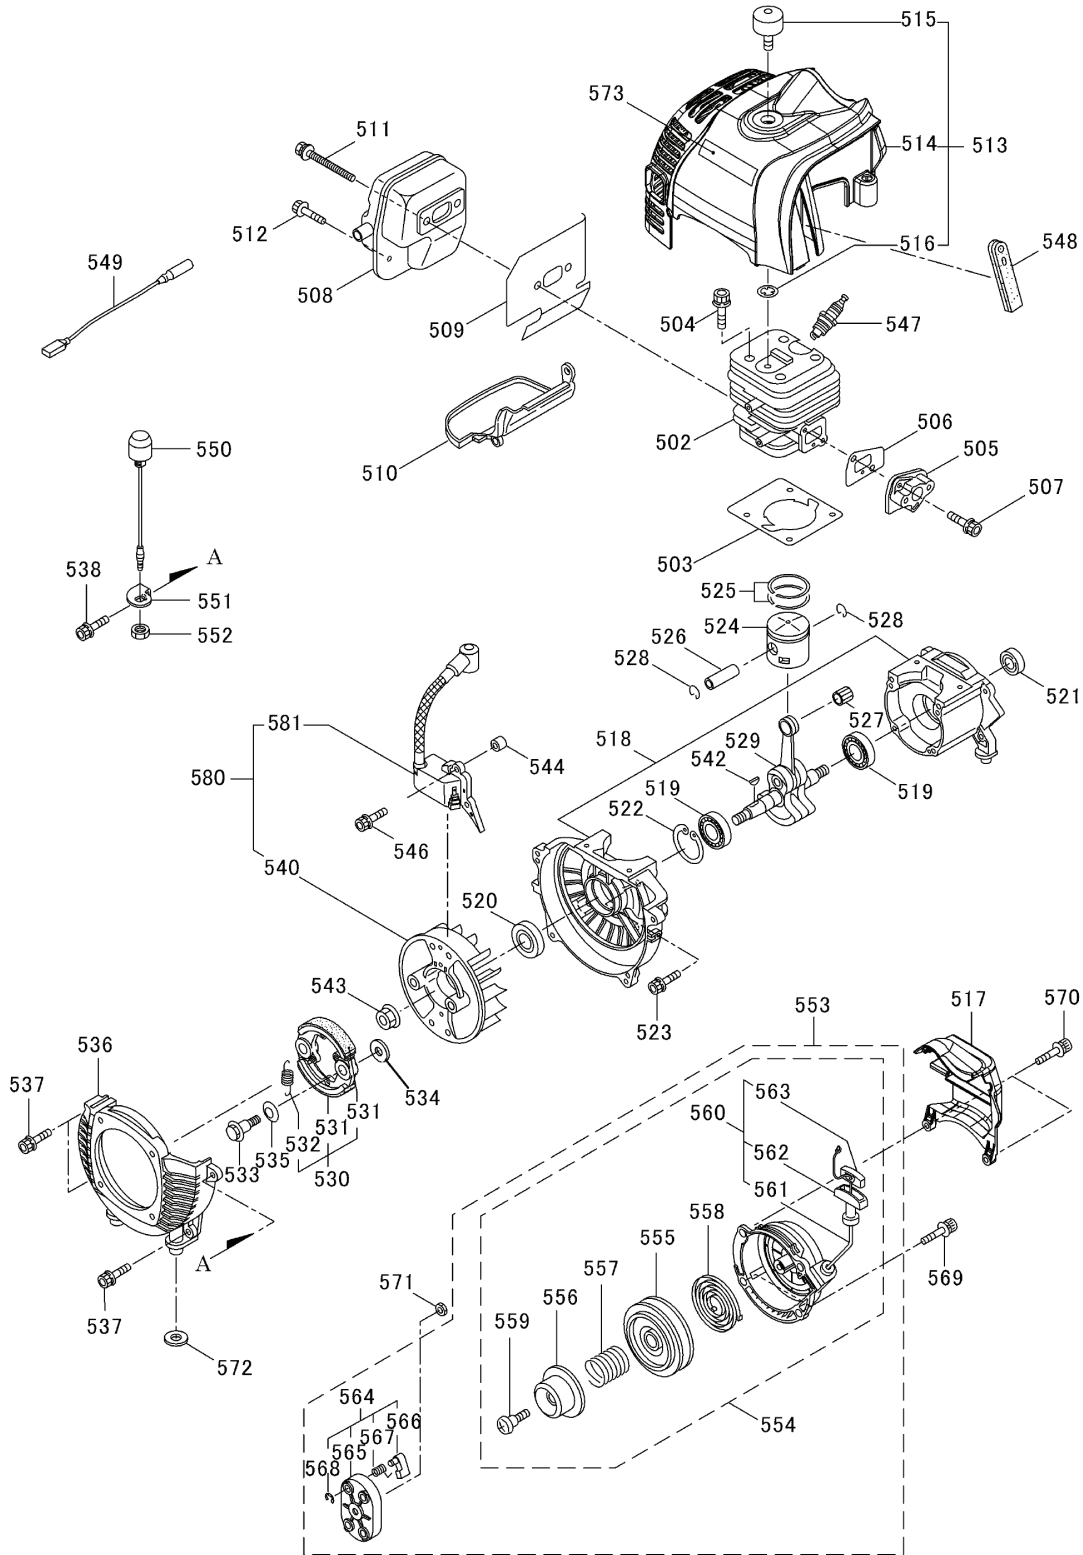

GT-3500GE-V-US

ENGINE VIEW 1 EXPLODED DRAWING & PARTS LIST

JDV Products, Inc.
22-01 Raphael Street
Fair Lawn, NJ 07410 USA

Tel: 201-796-1720
Fax: 201-796-9399
www.vesseltools.com

The EXCLUSIVE North American Distributor of VESSEL

GT-3500GE-V-US

ENGINE VIEW 1 EXPLODED DRAWING & PARTS LIST

REF #	EDP #	DESCRIPTION	# REQ	PRICE
502	848502	CYLINDER	1	$671.48
503	848503	GASKET	1	$21.94
504	848504	SCREW, METRIC - STEEL M5, CAP, 25	4	$4.99
505	848505	INSULATOR	1	$28.18
506	848506	GASKET	1	$4.21
507	848507	SCREW, METRIC - STEEL M5, CAP, 25WSW	2	$2.61
508	848508	MUFFLER	1	$79.83
509	848509	GASKET	1	$11.5
510	848510	UNDERCOVER	1	$12.28
511	848511	SCREW, METRIC - STEEL M5, CAP, 60,	2	$6.27
512	848512	SCREW, METRIC - STEEL M5, CAP, 12W-12	1	$3.93
513	848513	TOP COVER ASSY	1	$68.88
<514>	848514	COVER, TOP	1	$56.36
<515>	848515	KNOB BOLT	1	$8.38
<516>	848516	WASHER, CAP BOTTOM	1	$2.61
517	848517	COVER, REAR	1	$21.94
518	848518	CRANKCASE	1	$213.92
519	848519	BEARING, BALL (6202C3)	2	$45.41
520	848520	OIL SEAL (TB2 15357)	1	$30.28
521	848521	OIL SEAL (TB 15257)	1	$29.23
522	848522	C-RING,	1	$9.67
523	848523	SCREW, METRIC - STEEL M5, CAP, 30	4	$5.77
524	848524	PISTON	1	$125.24
525	848525	PISTON RING	2	$31.54
526	848526	PIN, PISTON (7.5x11x33.5)	1	$22.96
527	848527	BEARING, NEEDLE (KTV111414EG01B2)	1	$49.55
528	848528	CIRCLIP	2	$2.37
529	848529	SHAFT, COMPLETE	1	$323.50
530	848530	CLUTCH ASSY	1	$92.89
<531>	848531	CLUTCH ARM	2	$34.46
<532>	848532	CLUTCH SPRING	1	$24.01
533	848533	SCREW, METRIC - STEEL M8, CAP, 1	2	$12.55
534	848534	WASHER, FLAT	2	$3.15
535	848535	WASHER, WAVE	2	$4.21
536	848536	COVER, FAN	1	$94.96
537	848537	SCREW, METRIC - STEEL M5, CAP, 20WSW	3	$2.61
538	848538	SCREW, METRIC - STEEL M5, CAP, 25WSW	1	$2.61
<540>	848540	ROTOR	1	$221.72
542	848542	WOODRUFF KEY (3x10)	1	$5.22

REF #	EDP #	DESCRIPTION	# REQ	PRICE
543	848543	NUT, W. COUNTER SINK WASHER	1	$6.27
544	848544	SPACER	2	$3.15
546	848546	SCREW, METRIC - STEEL M4, CAP, 25WSW	2	$1.59
547	848547	SPARK PLUG (BPMR8Y)	1	$3.15
548	848548	GROMMET	1	$4.21
549	848549	LEAD	1	$7.60
550	848550	STOP SWITCH ASSY	1	$29.74
551	848551	STAY	1	$7.83
552	848552	NUT, HEX	1	$1.59
553	848553	RECOIL STARTER ASSY	1	$241.05
<554>	848554	STARTER ASSY	1	$174.79
<555>	848555	REEL	1	$32.35
<556>	848556	CAM PLATE	1	$19.81
<557>	848557	SPRING, DAMPER	1	$22.45
<558>	848558	SPRING	1	$26.11
<559>	848559	SCREW, METRIC - STEEL SET	1	$7.60
<560>	848560	ROPE ASSY	1	$56.36
<561>	848561	STARTER ROPE	1	$18.28
<562>	848562	STARTER KNOB	1	$25.06
<563>	848563	KNOB CAP	1	$13.06
<564>	848564	ASSY, STARTER PULLEY	1	$68.88
<565>	848565	STARTER PULLEY	1	$41.24
<566>	848566	RATCHET	2	$9.39
<567>	848567	SPRING, RETURN	2	$6.27
<568>	848568	E-RING	2	$2.61
569	848569	SCREW, METRIC - STEEL M5, CAP, 18WSW	2	$2.61
570	848570	SCREW, METRIC - STEEL M5, CAP, 25L	2	$2.61
571	848571	NUT, HEX (LOW)	1	$2.10
572	848572	PACKING	4	$2.61
573	848573	LABEL	1	$4.44
580	848580	MAGNET ASSEMBLY	1	CALL
<581>	848581	IGNITION COIL ASSEMBLY	1	CALL

< > Identifies built-in part, be careful when ordering

JDV Products, Inc.
22-01 Raphael Street
Fair Lawn, NJ 07410 USA

Tel: 201-796-1720
Fax: 201-796-9399
www.vesseltools.com

The EXCLUSIVE North American Distributor of VESSEL

Rev. 10/11/2021